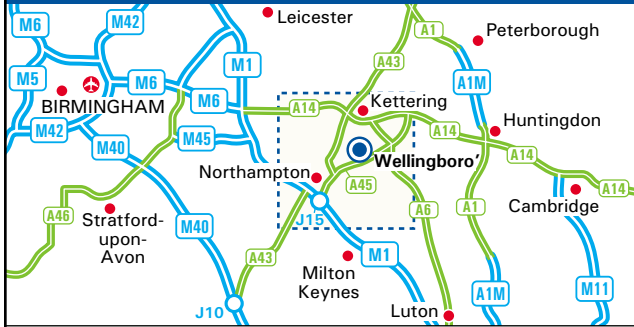

Gist is a member of The BOC Group

Gist
Booth Drive - Park Farm South - Wellingborough NN8 6GR
Tel 01933 400700 - Fax 01933 408263
www.gistworld.com

From M1 North/M6

- Leave the M1 at junction 19 or the M6 at its conclusion to join the A14 towards Kettering.
- Leave the A14 near Kettering for the A509 towards Wellingborough and pass through the village of Isham.
- At the next roundabout turn right to remain on the A509.
- Turn right at the next roundabout into Sywell Road and then left into Rutherford Drive.
- Booth Drive is the next left and Gist is on the left & right.

From M1 South

- Leave the M1 at junction 15 (signposted to Northampton (South & East), A508), joining the A508 towards Northampton.
- Continue on the A508 to the A45 which passes across the south of Northampton and on towards Wellingborough.
- Leave the A45 at the first roundabout to join the A509 towards Kettering.
- Continue on the A509 to the second roundabout and turn left into Rutherford Drive.
- Booth Drive is the third right and Gist is on the left & right.

From the A1

- Leave the A1 at the A14 exit towards Kettering, M1 and M6.
- Leave the A14 at the A45 exit towards Wellingborough and Northampton.
- Travel over three roundabouts and at the fourth, turn right onto the A509 towards Kettering.
- Continue on the A509 to the second roundabout and turn left into Rutherford Drive.
- Booth Drive is the third right and Gist is on the left & right.

By Train

- Wellingborough Station is on the main line from London St. Pancras.

©Crown Copyright 43428U