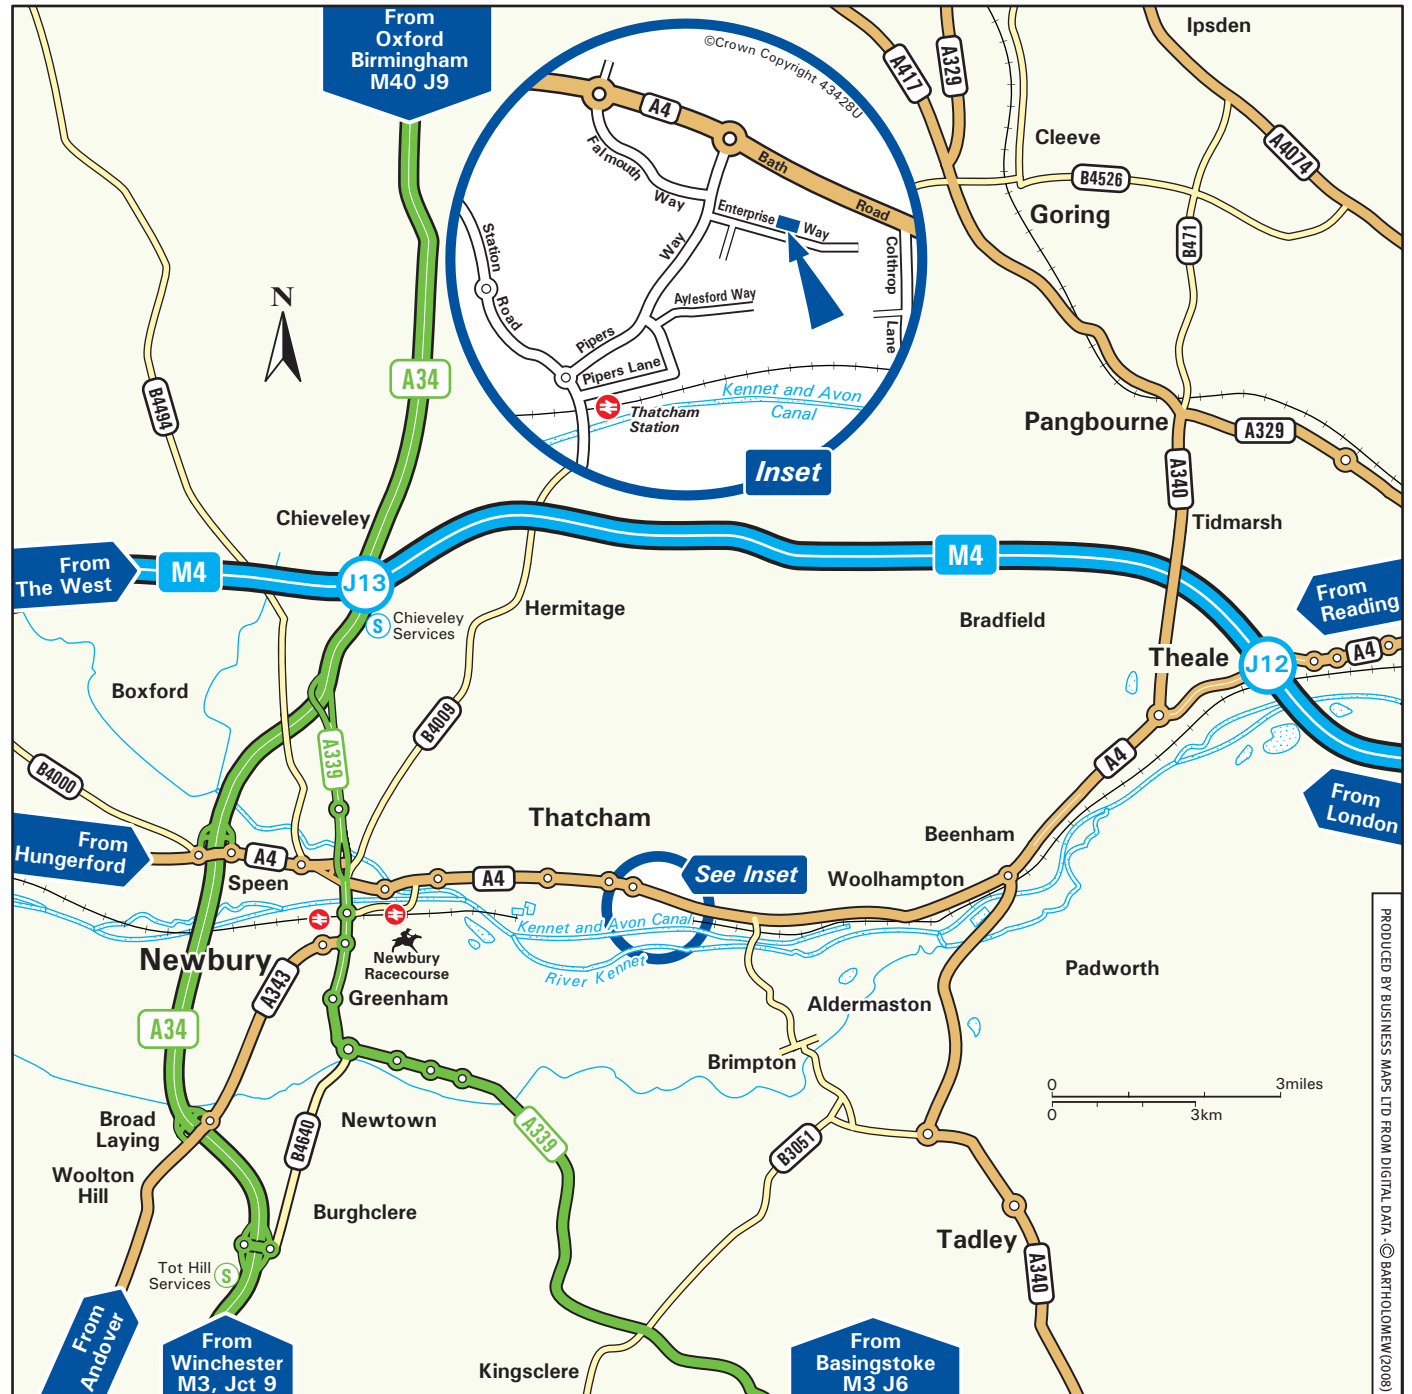

Gist is a member of The Linde Group

Gist Ltd
Enterprise Way - Thatcham - Berkshire RG19 4BQ
Tel: 01635 869 202 - Fax: 01635 290 802
www.gistworld.com

From M4 Eastbound

- Leave the M4 at junction 13, (signposted to Newbury, Oxford, the A34 and Chieveley Services) and join the A34, and then the A339 for Newbury.
- Take the second exit at the next roundabout to join the A4 for Thatcham.
- Continue on the A4 for approximately 3 miles.
- Turn right at the roundabout into Piper's Way, then first left into Enterprise Way (see inset).
- Gist Ltd is located on the left-hand side.

From M4 Westbound

- Leave the M4 at junction 12 (signposted to Theale, Reading (West), A4) and join the A4 west for Newbury.
- Remain on the A4 for approximately 8.5 miles, following signs for Thatcham.
- Prior to getting into Thatcham Town Centre, turn left at the roundabout into Piper's Way, then first left into Enterprise Way (see inset).
- Gist Ltd is located on the left-hand side.

By Train

- Thatcham Station receives regular services from London Paddington and Reading.
- Gist Ltd is a short walk from the station, alternatively taxis are available outside the station.
- For further train service information, please telephone the National Rail Enquiry Line on 08457 48 49 50.