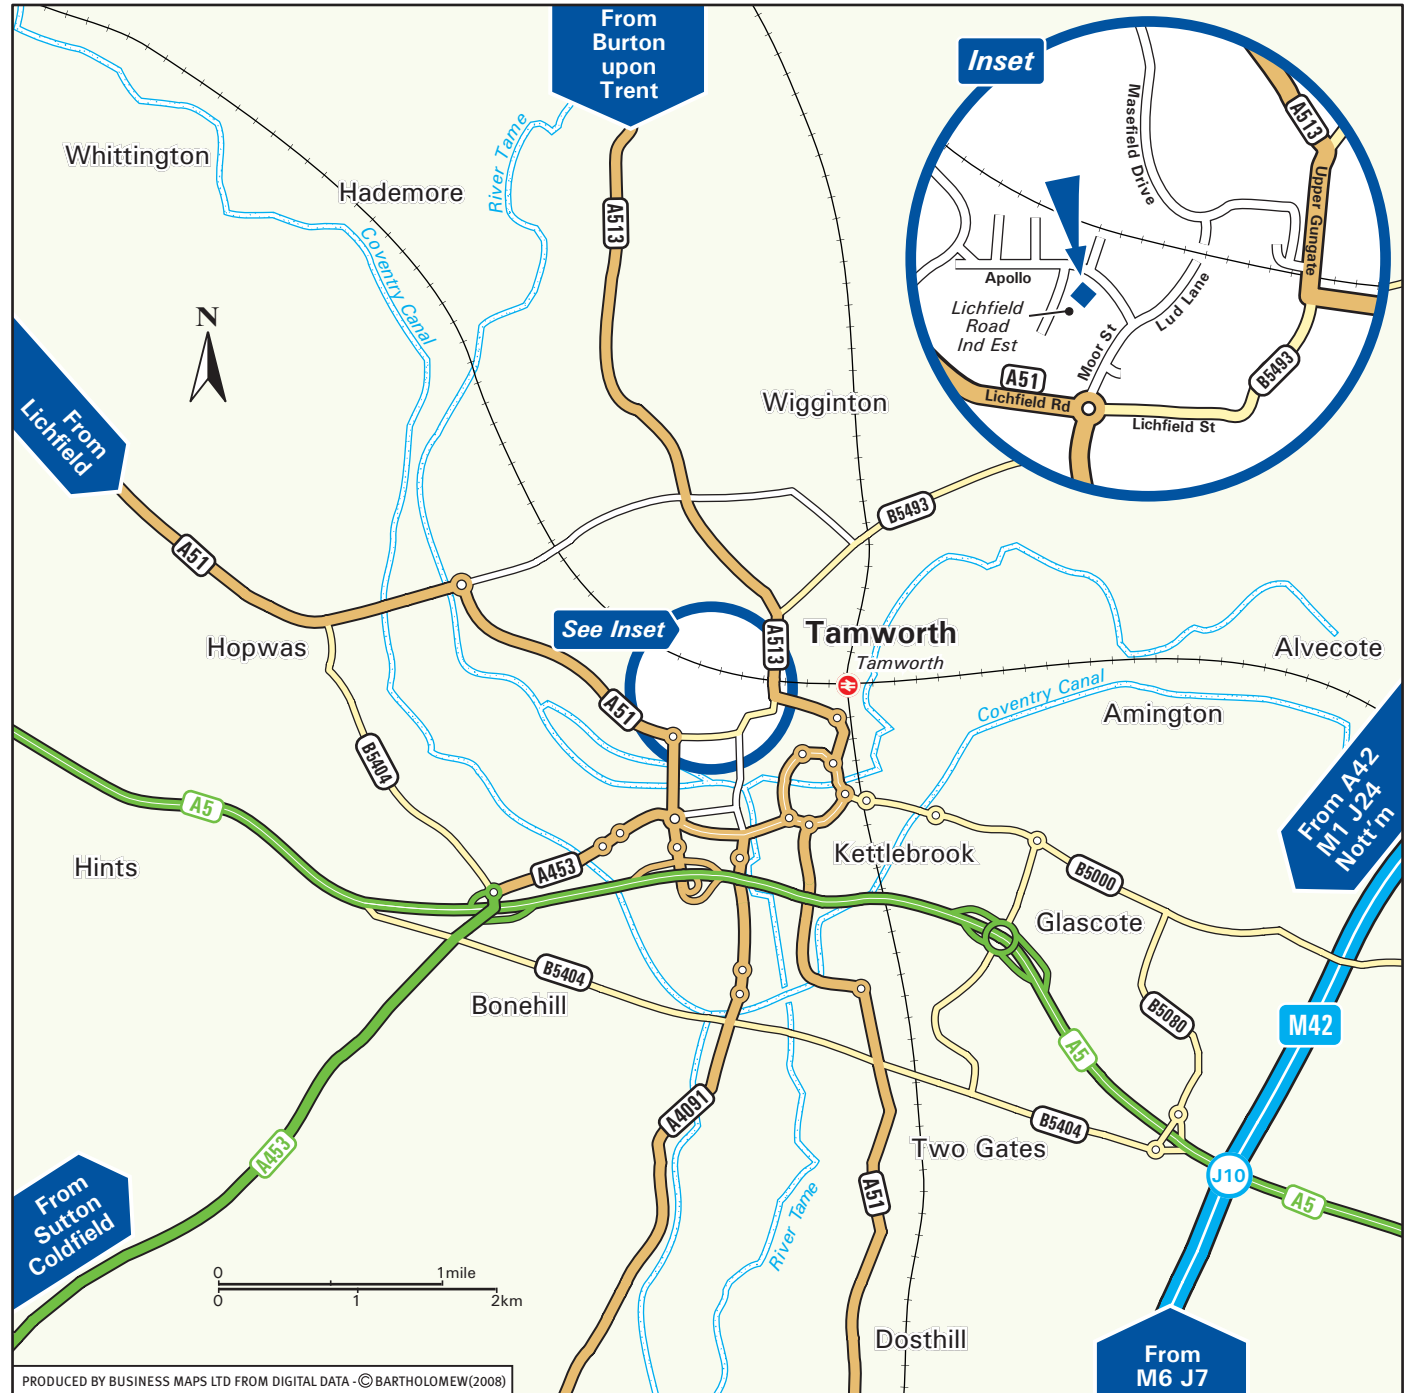

PRODUCED BY BUSINESS MAPS LTD FROM DIGITAL DATA - © BARTHOLOMEW(2008)