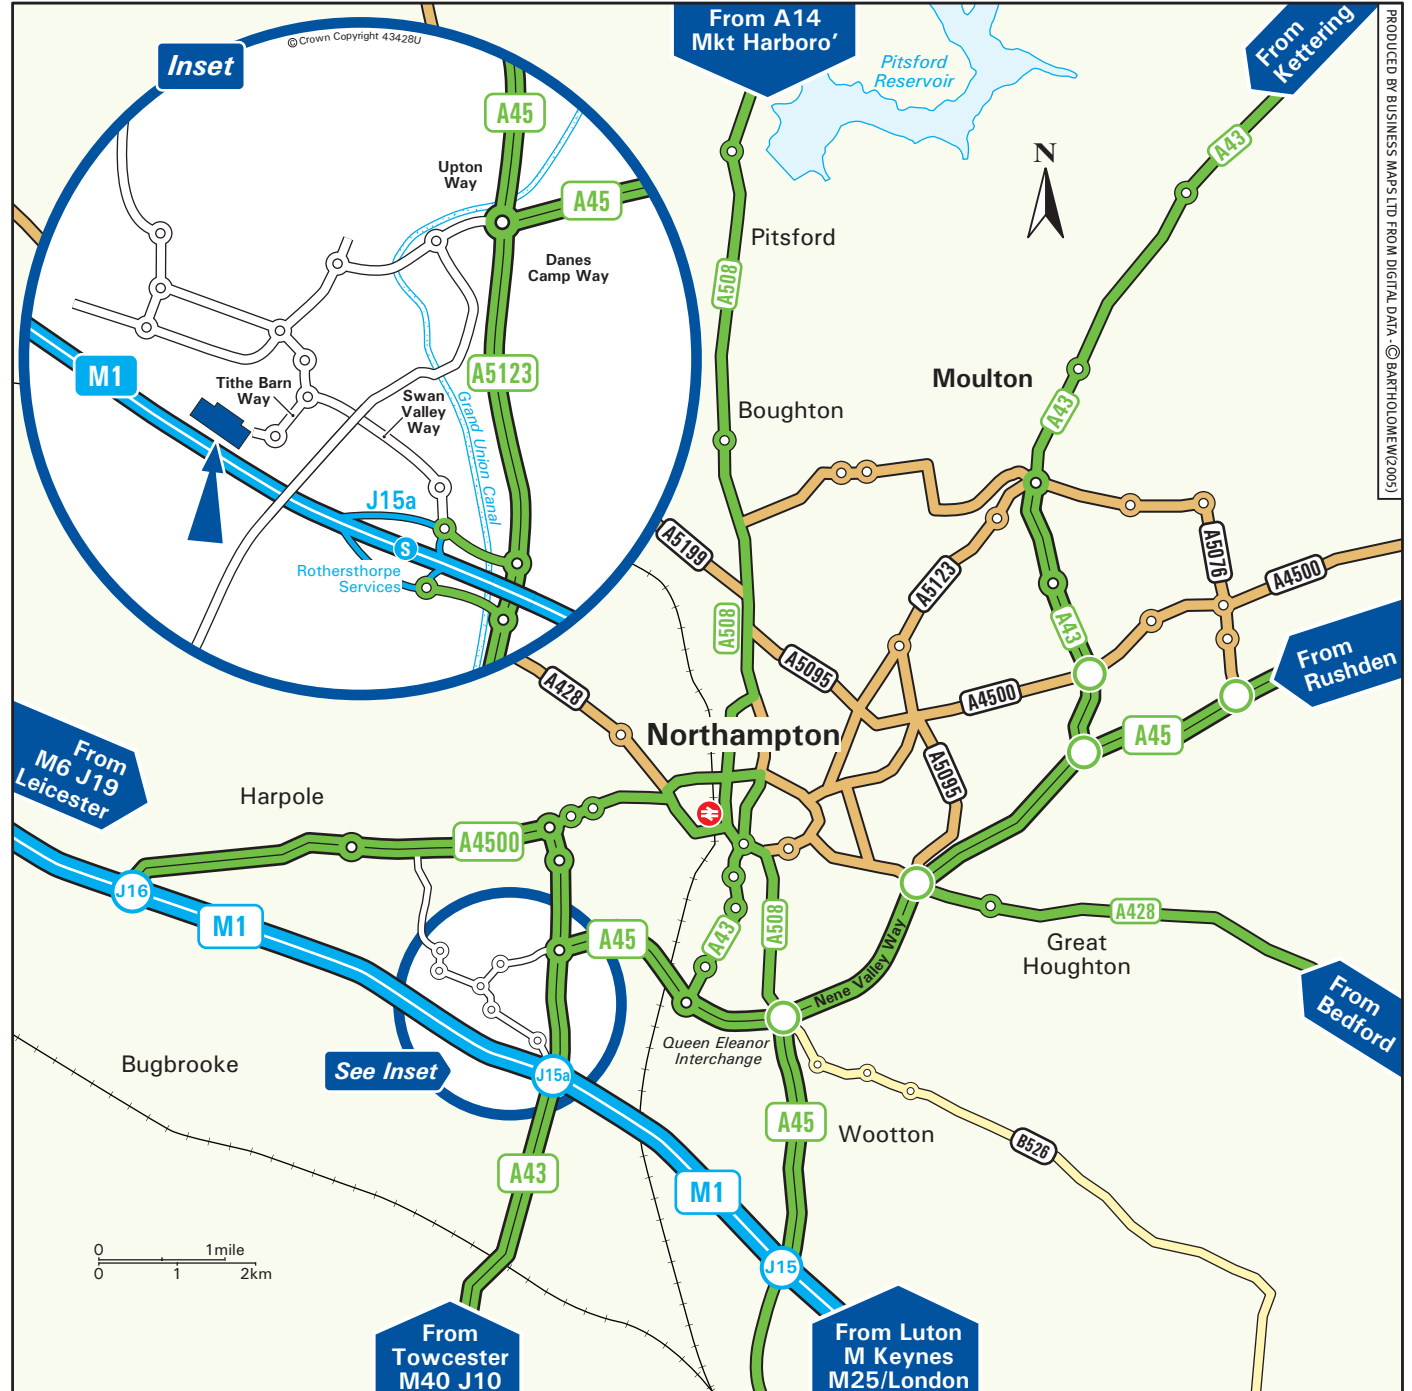

Gist is a member of The Linde Group

Gist Ltd
Northampton Distribution Centre, c/o Carlsberg UK
Tithe Barn Way
Swan Valley - Northampton NN4 9BA
Tel 01604 594000 - Fax 01604 594001

From M1 Northbound

- Leave the M1 at junction 15a (signed Rothersthorpe Services) and follow signs to the A43.
- Once at the A43 roundabout, turn left and pass under the M1 to arrive at a further roundabout.
- Turn left and at the next roundabout, turn right into Swan Valley Way.
- Go straight over the next roundabout and left at the next into Tithe Barn Way and Gist Ltd is on the right (see inset).

From M1 Southbound

- Leave the M1 at junction 15a (signed Rothersthorpe Services) and at the first roundabout, turn left into Swan Valley Way.
- Go straight over the next roundabout and left at the next into Tithe Barn Way and Gist Ltd is on the right (see inset).

By Train

- Northampton is served by trains from Birmingham New Street, Rugby, Milton Keynes Central and London Euston stations.
- Taxis are available outside the station.

PRODUCED BY BUSINESS MAPS LTD FROM DIGITAL DATA © BARTHOLOMEW2005