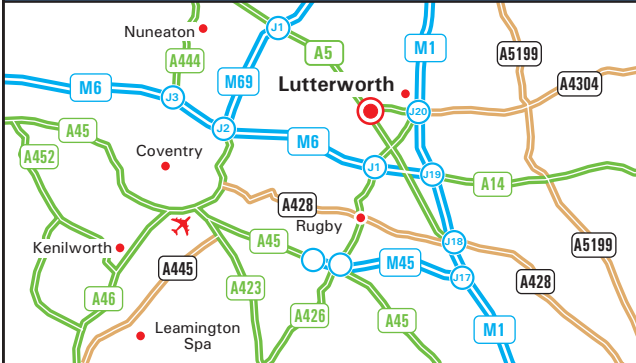

Gist is a member of The Linde Group

Gist Ltd
c/o VOW
Arrow Distribution Centre
Harrier Parkway, Magna Park
Lutterworth Leicestershire LE17 4XT
Tel 01455 200 282 Fax 01455 554 051
www.gistworld.com

From M1

- Leave the M1 at junction 20 (signed Lutterworth A4303 & Rugby A426).
- Join the A4303 and continue straight over at the roundabout junction with the A426.
- Remain on the A4303 over a further roundabout and at the next roundabout take the second exit, into Magna Park.
- Turn right at the first roundabout onto Wellington Parkway
- At the next roundabout, turn left remaining on Wellington Parkway.
- Turn right at the next roundabout onto Harrier Parkway.
- Proceed down Harrier Parkway to the next roundabout, turn left onto Harrier Parkway.
- VOW is on the right hand side (see inset).

From M6

- Leave the M6 at junction 1 (signed Rugby, Lutterworth A426).
- Follow the A426 towards Lutterworth.
- At the roundabout with the A5, take the first exit onto the A5.
- Remain on the A5 for 2.5 miles until you come to a further roundabout.
- Take the fourth exit onto the A4303.
- At the next roundabout take the first exit, into Magna Park.
- Follow directions above "From M1" point 4.

By Train

- The nearest mainline station is Rugby Midland station and it is served by trains from Coventry, B'ham International, B'ham New Street, Northampton, Milton Keynes Central and London Euston stations.
- Taxis are available at Rugby Midland Station.