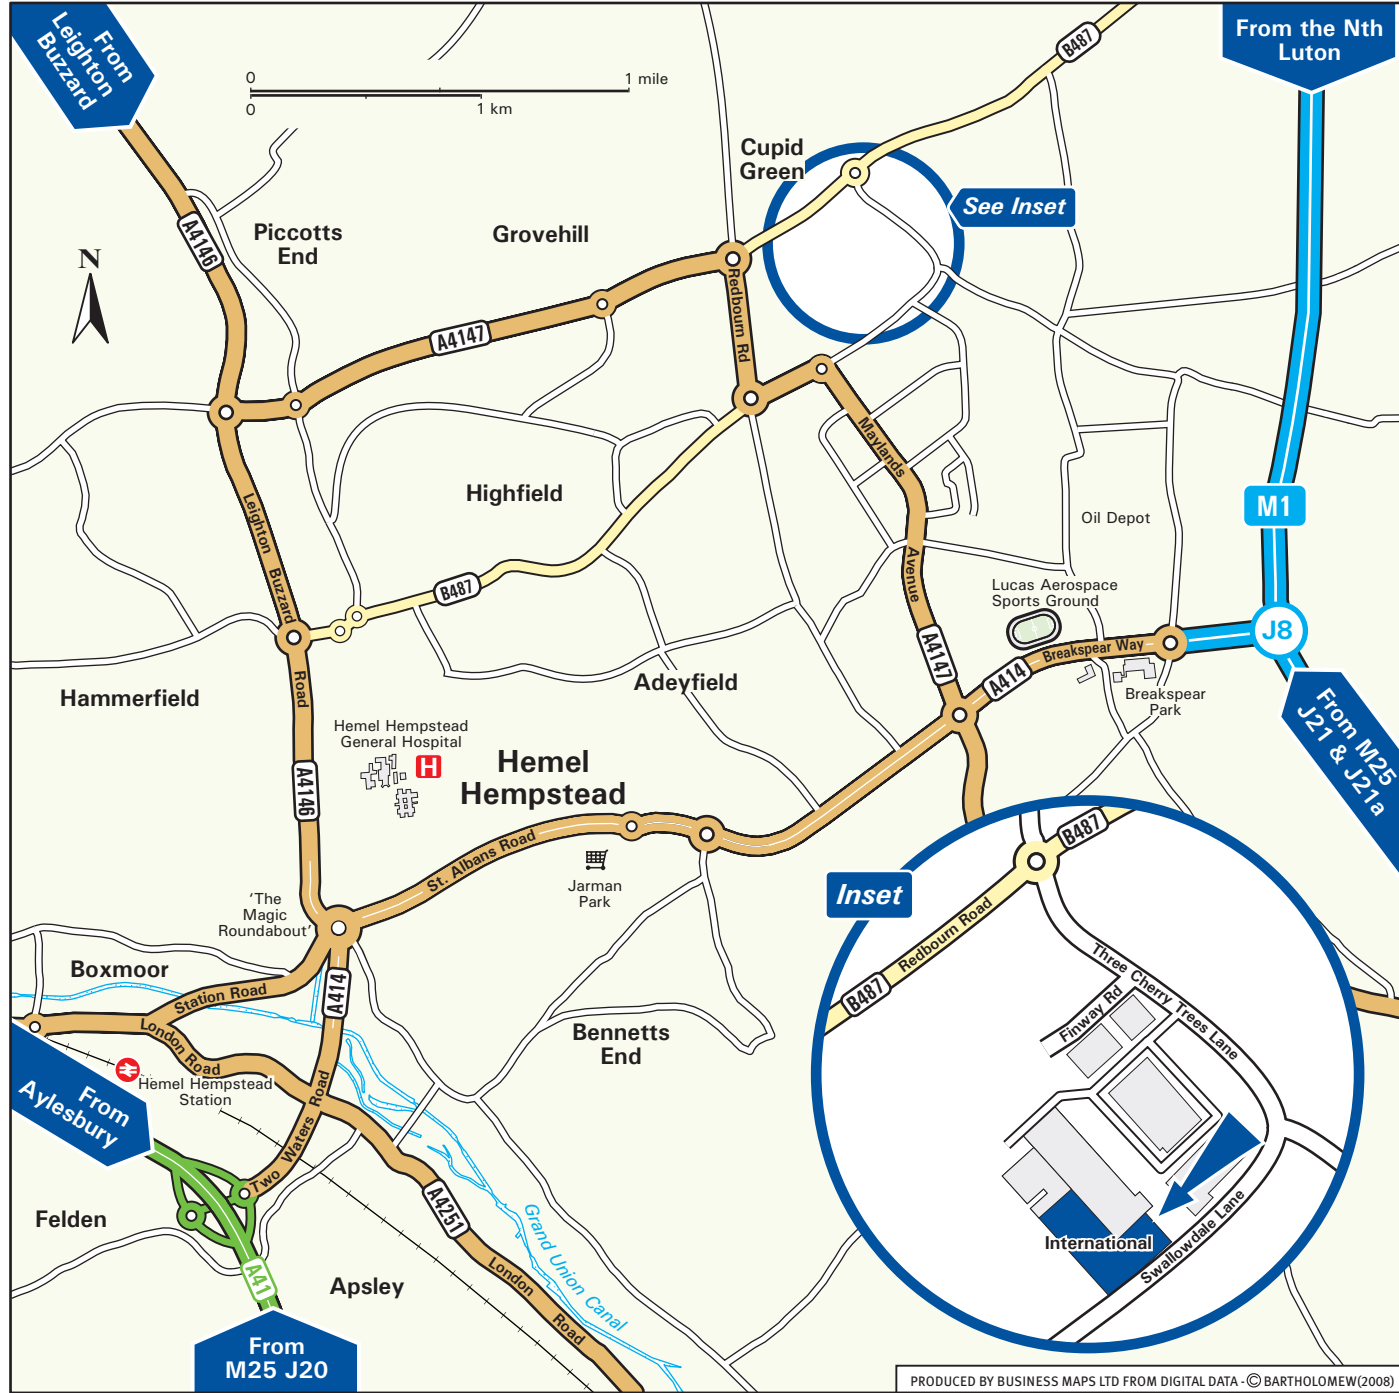

Gist is a member of The Linde Group

Gist Ltd
Hemel International
Three Cherry Trees Lane
Hemel Hempstead Industrial Estate
Herts HP2 7PZ
Tel: 01442 241 442 Fax: 01442 219 316
www.gistworld.com

- From M1 (North or South bound)**
- Exit the M1 at junction 8 and follow signs for A414, Hemel Hempstead.
 - Continue straight over the first roundabout and then at the next roundabout, take the third exit into Maylands Avenue, A4147.
 - Continue along Maylands Avenue, until the next roundabout.
 - Take the third exit at the roundabout, onto Swallowdale Lane.
 - Proceed along Swallowdale Lane and Gist is on the left hand side
- From Aylesbury, A41**
- Follow the A41 eastbound.
 - Exit the A41 for Hemel Hempstead, A414.
 - At the Magic Roundabout, follow the A414 for St. Albans.
 - Continue straight over the next two roundabouts, then take the first exit at the third roundabout into Maylands Avenue.
 - Follow as from M1 point three.
- By Train**
- Hemel Hempstead Station receives regular services from London Euston.
 - Taxis are available at the station.

PRODUCED BY BUSINESS MAPS LTD FROM DIGITAL DATA - © BARTHOLOMEW (2008)