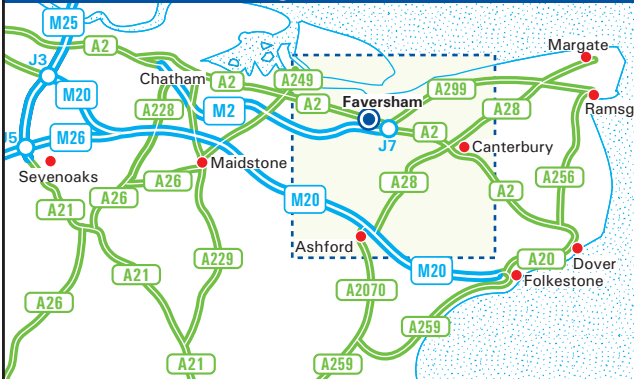

Gist is a member of The Linde Group

Gist Ltd
Oare Road - Faversham - Kent ME13 7TW
Tel 01795 594 200 - Fax 01795 594 249
www.gistworld.com

From M25 Anti-Clockwise

- Leave the M25 at Junction 5, (Sevenoaks, Hastings, A21, Maidstone, Channel Tunnel, Dover and M26, (M20)) to join the M26.
- Continue onto the M20.
- Leave the M20 at junction 7 to join the A249 connector to the M2 and join the M2 Eastbound.
- Leave the M2 at junction 6 to join the A251 towards Faversham.
- At the A2, turn left and travel for a little over a mile before turning right at the roundabout onto the B2045, Western Link.
- Continue to the T-junction and turn right onto Oare Road to find Gist Ltd on the right (see inset).

From M25 Clockwise

- Leave the motorway at Junction 2, (London, M2, Canterbury and the A2) and take the A2 in order to join the M2.
- Leave the M2 at junction 6 to join the A251 towards Faversham.
- At the A2, turn left and travel for a little over a mile before turning right at the roundabout onto the B2045, Western Link.
- Continue to the T-junction and turn right onto Oare Road to find Gist Ltd on the right (see inset).

By Train

- Faversham is served by London Victoria and Cannon Street.
- For further information on train times and fares, call the National Railway Enquiry Line on 0845 748 49 50.

PRODUCED BY BUSINESS MAPS LTD FROM DIGITAL DATA - © BARTHOLOMEW(2008)