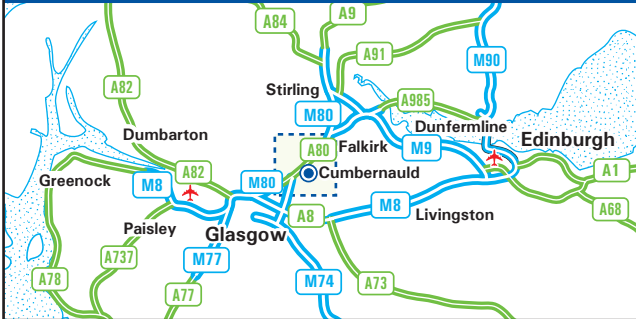

Gist is a member of The Linde Group

Gist Ltd
West Lenziemill Industrial Est - 22 Lenziemill Road
Cumbernauld G67 2XN
Tel: 01236 727 981 - Fax: 01236 786 881
www.gistworld.com

From Glasgow

- Follow the M8 eastbound towards Edinburgh.
- Leave the M8 at junction 13 (signposted to Stirling M80) and join the M80 towards Stirling.
- Leave the M80 and continue onto the A80 towards Stirling.
- Leave the A80 to join the A8011 (signposted to Cumbernauld).
- Leave the A8011 to join the B8039 (Jane's Brae).
- Take the second right at the next roundabout onto the B8054 (Lenziemill Road).
- Go straight through the next roundabout into Lenziemill Industrial Estate.
- Gist Ltd is located on the right hand side.

From Edinburgh

- Follow the M8 westbound towards Glasgow.
- Leave the M8 at junction 8 to join the M73 towards Stirling.
- Continue onto the A80, see 'From Glasgow'.
- Leave the A80 to join the A8011 (signposted to Cumbernauld).
- Leave the A8011 to join the B8039 (Jane's Brae).
- Take the second right at the next roundabout onto the B8054 (Lenziemill Road).
- Go straight through the next roundabout into Lenziemill Industrial Estate.
- Gist Ltd is located on the right hand side.

By Train

- Cumbernauld station receives regular services from Glasgow Queen Street Station, and Edinburgh Waverley station.
- Gist Ltd is a short walk from the station, alternatively taxis are available from outside the station.
- For further train service information, please telephone the National Rail Enquiry Line on 08457 48 49 50.