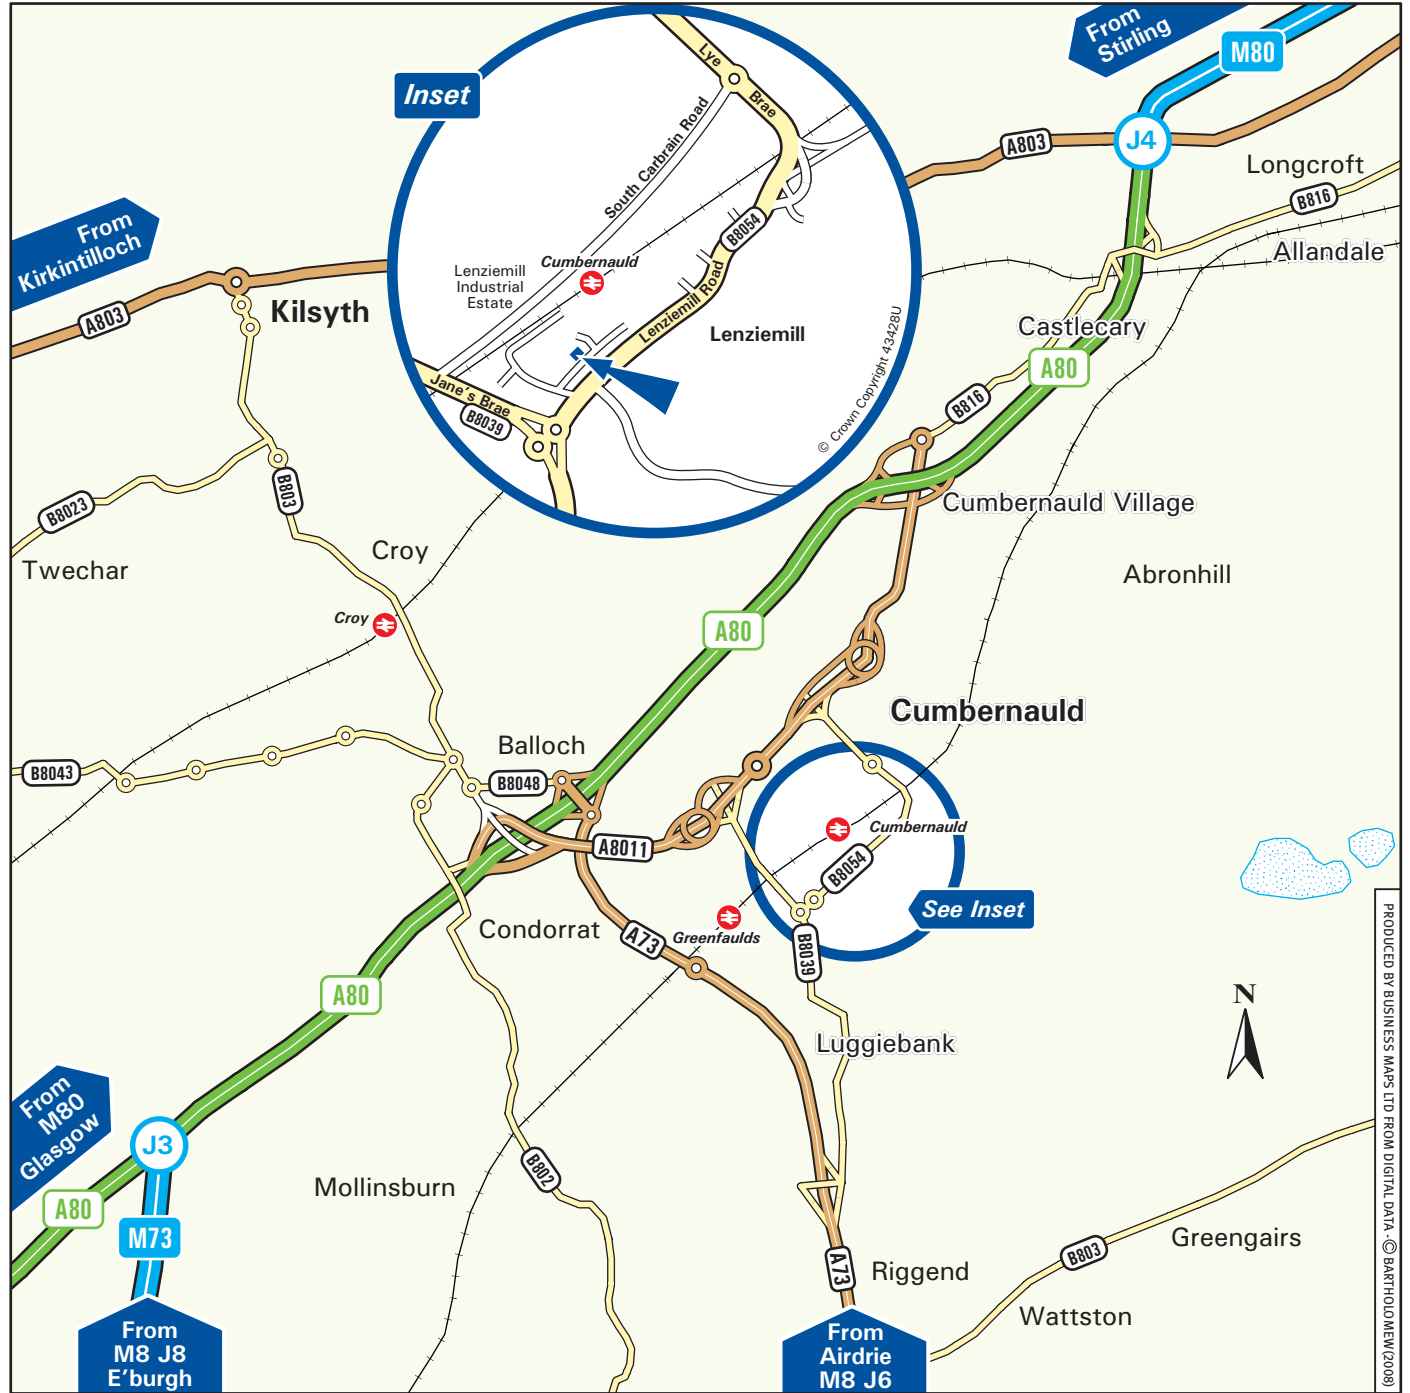

PRODUCED BY BUSINESS MAPS LTD FROM DIGITAL DATA. © BARTHOLOMEW (2008)