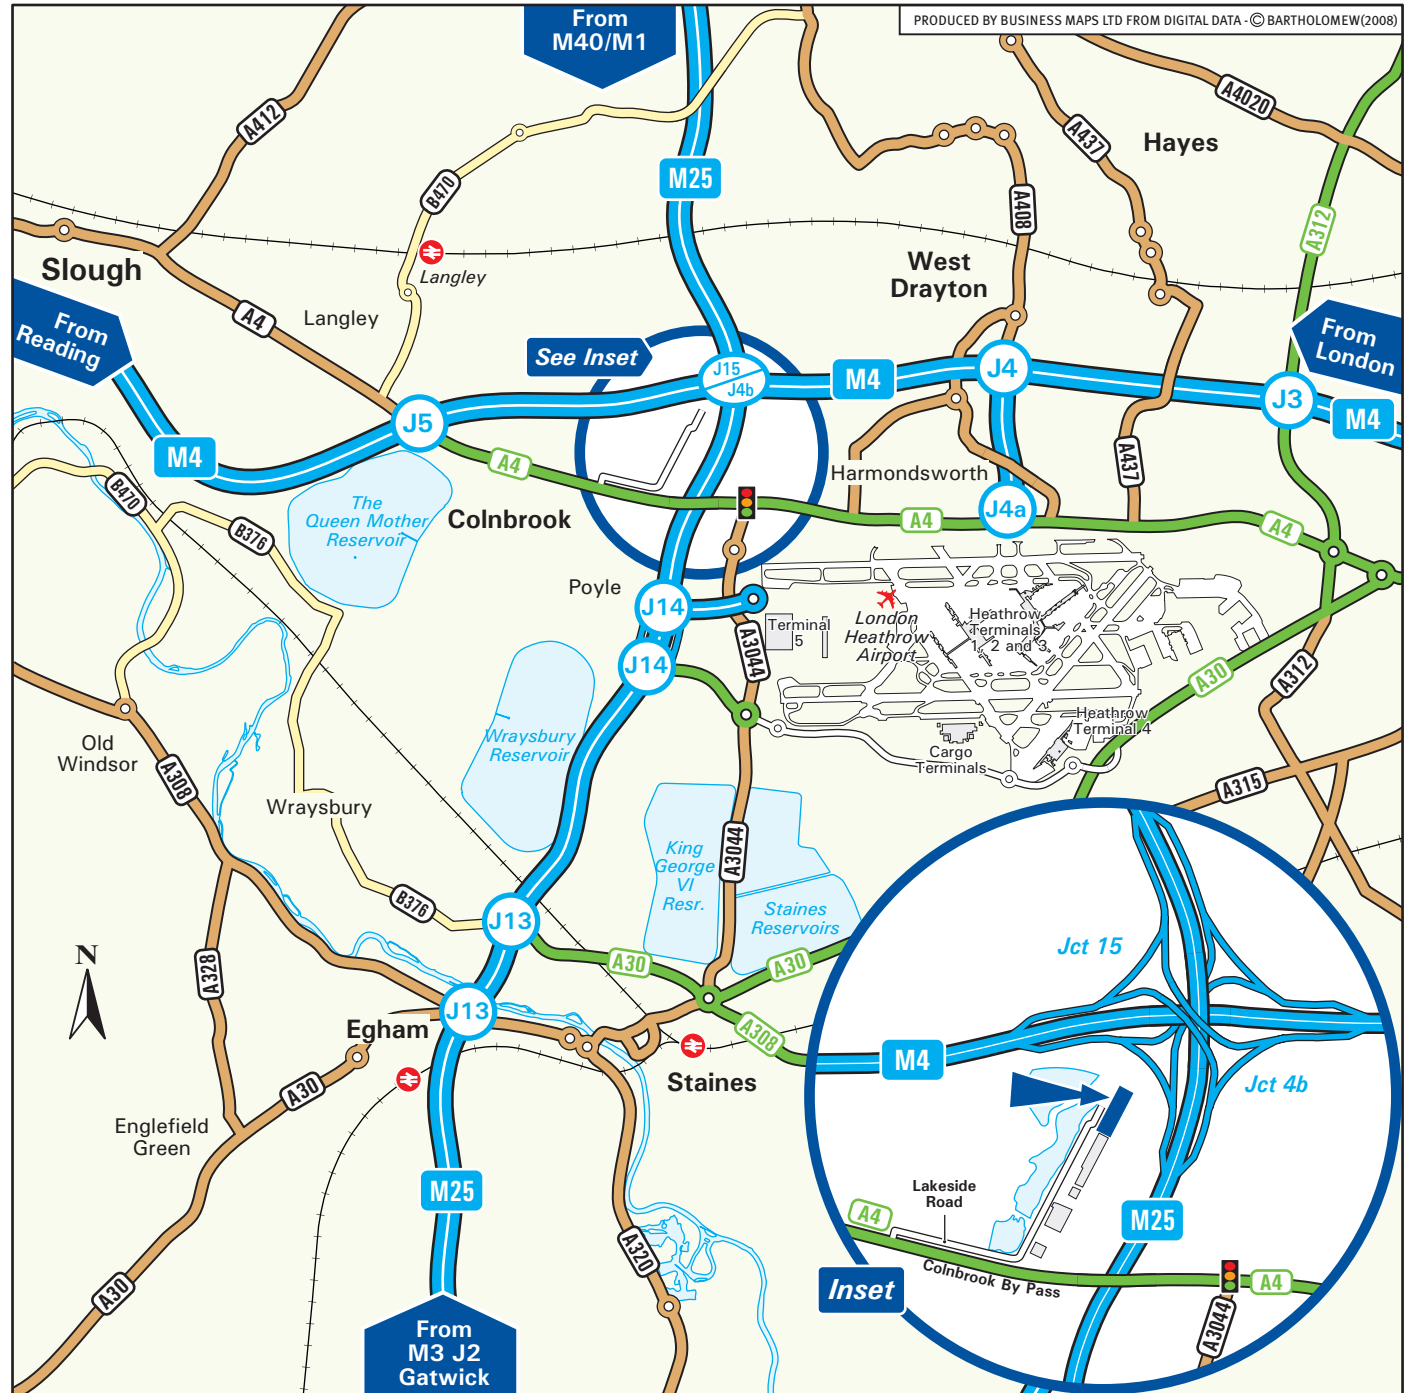

Gist is a member of The Linde Group

Gist Ltd
Units 2 & 3 - Lakeside Industrial Estate - Lakeside Road
Colnbrook SL3 0ED
Tel 01753 686808 - Fax 01753 687121
www.gistworld.com

From the M25 J14

- Leave the M25 at junction 14 (signed Heathrow Terminal 4 & Cargo & A3113,
- Join the A3113 (Airport Way) and continue to the roundabout junction with the A3004.
- Take the first exit at the roundabout, and join the A3004 (Stanwell Moor Road).
- Continue straight over the next roundabout, remaining on the A3004.
- At the traffic lights, turn left onto the A4.
- Pass over the M25 Motorway and turn right onto Lakeside Road (see inset).

From the M4 J5

- Leave the M4 at Junction 5 (signed Langley, Staines & A4).
- Join the A4 following signs for Colnbrook.
- Remain on the A4 for 1.5 miles.
- Turn left onto Lakeside Road (see inset).

By Train

- Langley is the nearest station and is served by trains from London Paddington Station.
- For further information about train times and fares, please telephone National Rail Enquiries Line on 08457 48 49 50, or check the National Rail website on www.nationalrail.co.uk