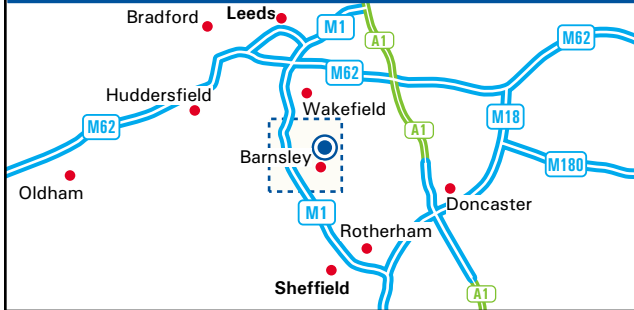

Gist is a member of The BOC Group

Gist
Carlton Industrial Estate - Industry Road
Barnsley S71 3LJ
Tel 01226 722218 - Fax 01226 724552
www.gistworld.com

From the M1 Southbound

- Leave the M1 at junction 38 (signed Huddersfield and A637)
- Join the A637, following signs for Barnsley.
- Cross over the M1 motorway and turn left at Darton onto the B6131.
- Remain on the B6131 until the junction with the A61.
- Turn right onto the A61 (Wakefield Road).
- Turn left onto the B6132 (Laithes Lane) following signs to Carlton.
- In Carlton, Laithes Lane becomes Carlton Road.
- Turn right into Industry Road and Gist is on the right (see inset).

From the M1 Northbound

- Leave the M1 at junction 37 (signed Barnsley & A628).
- Join the A628 (Dodworth Road).
- Remain on the A628 over 3 roundabout joining the A61.
- Continue straight over a fourth roundabout, remaining on the A61 (Wakefield Road).
- Turn right onto the B6132 (Carlton Road), following signs for Carlton.
- Turn right into Industry Road and Gist is on the right (see inset).

By Train

- Barnsley is served by trains from Sheffield and Leeds.
- For further information about train times and fares, please telephone National Rail Enquiries Line on 08457 48 49 50.