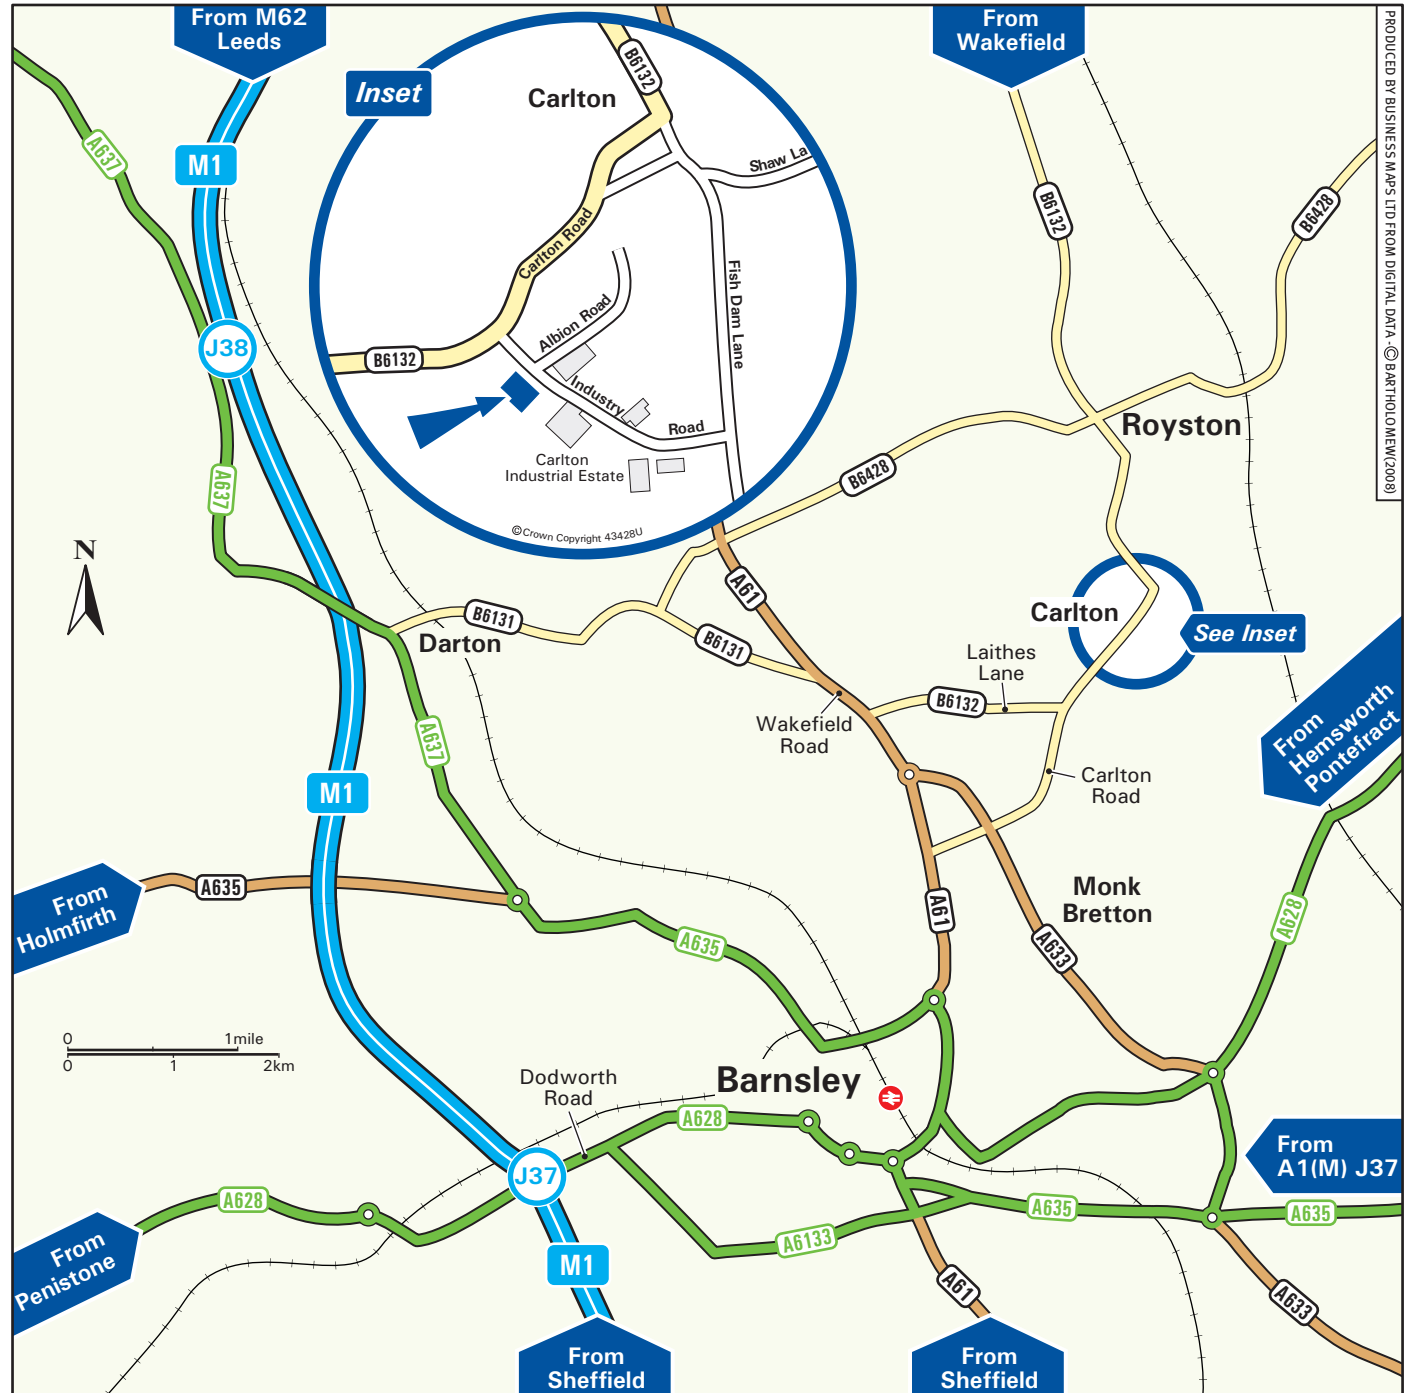

PRODUCED BY BUSINESS MAPS LTD FROM DIGITAL DATA © BARTHOLOMEW (2008)